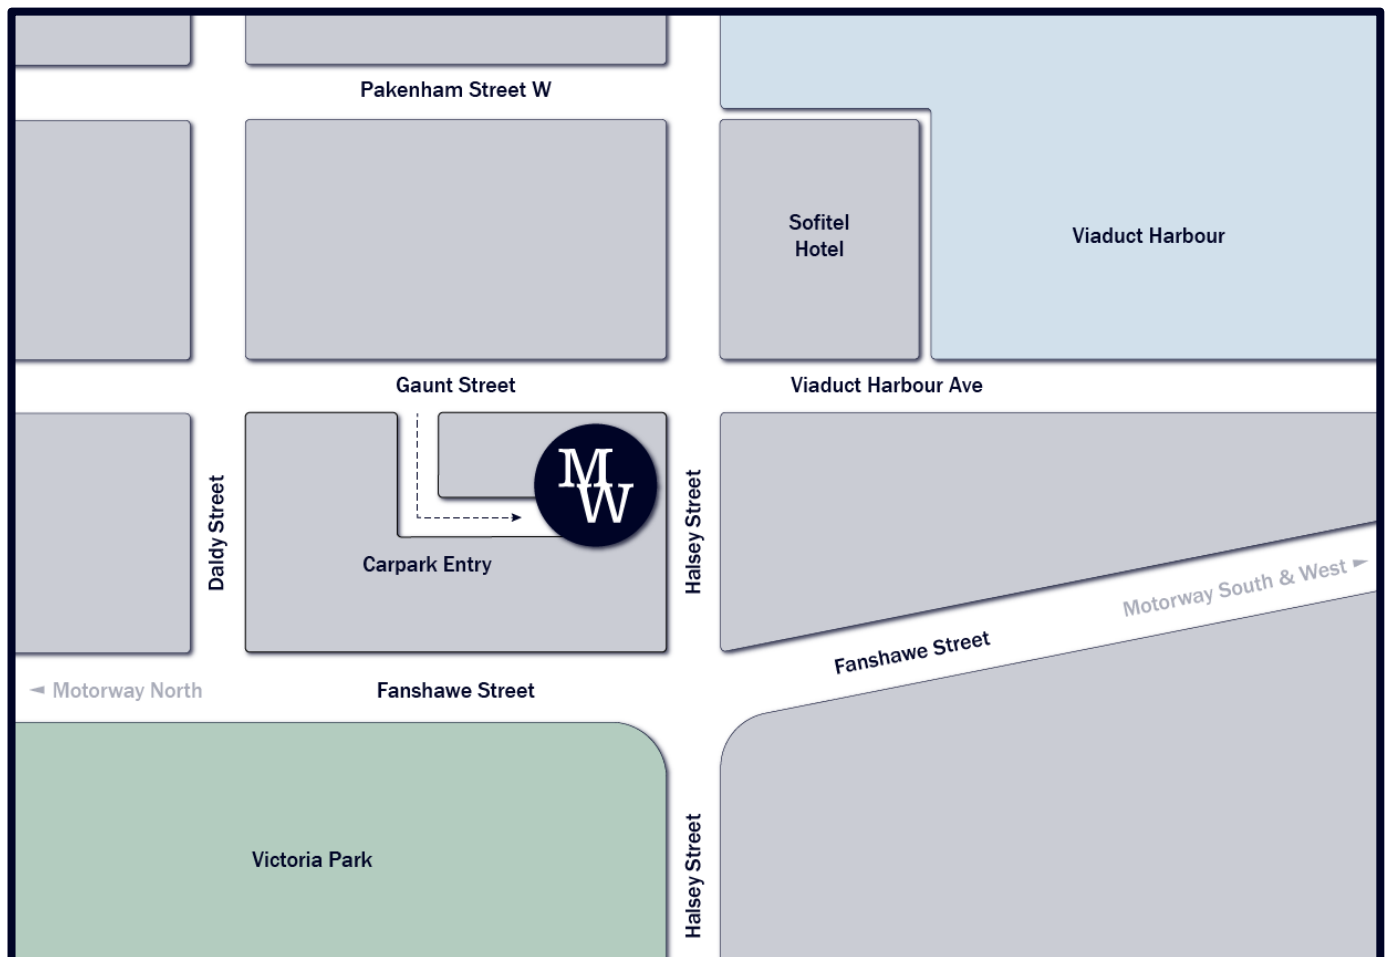

Finding the carpark entry

- Mayne Wetherell is located on the corner of Gaunt Street and Halsey Street.
- Our carpark can be accessed off Gaunt Street, using the driveway indicated in the map below.

Locating your carpark

- Dial 05* on the barrier arm intercom, and we will enter the code to lift the arm for you.
- Turn hard left at the bottom of the ramp. Park in carpark 1-32, 1-33 or 1-34, at the end of that level on the right.
- Lifts can be accessed via the carpark stairwell.

Map

Contact Details

If you have any issues, please call Mayne Wetherell on +64 9 921 6000 and we will arrange for someone to direct you.