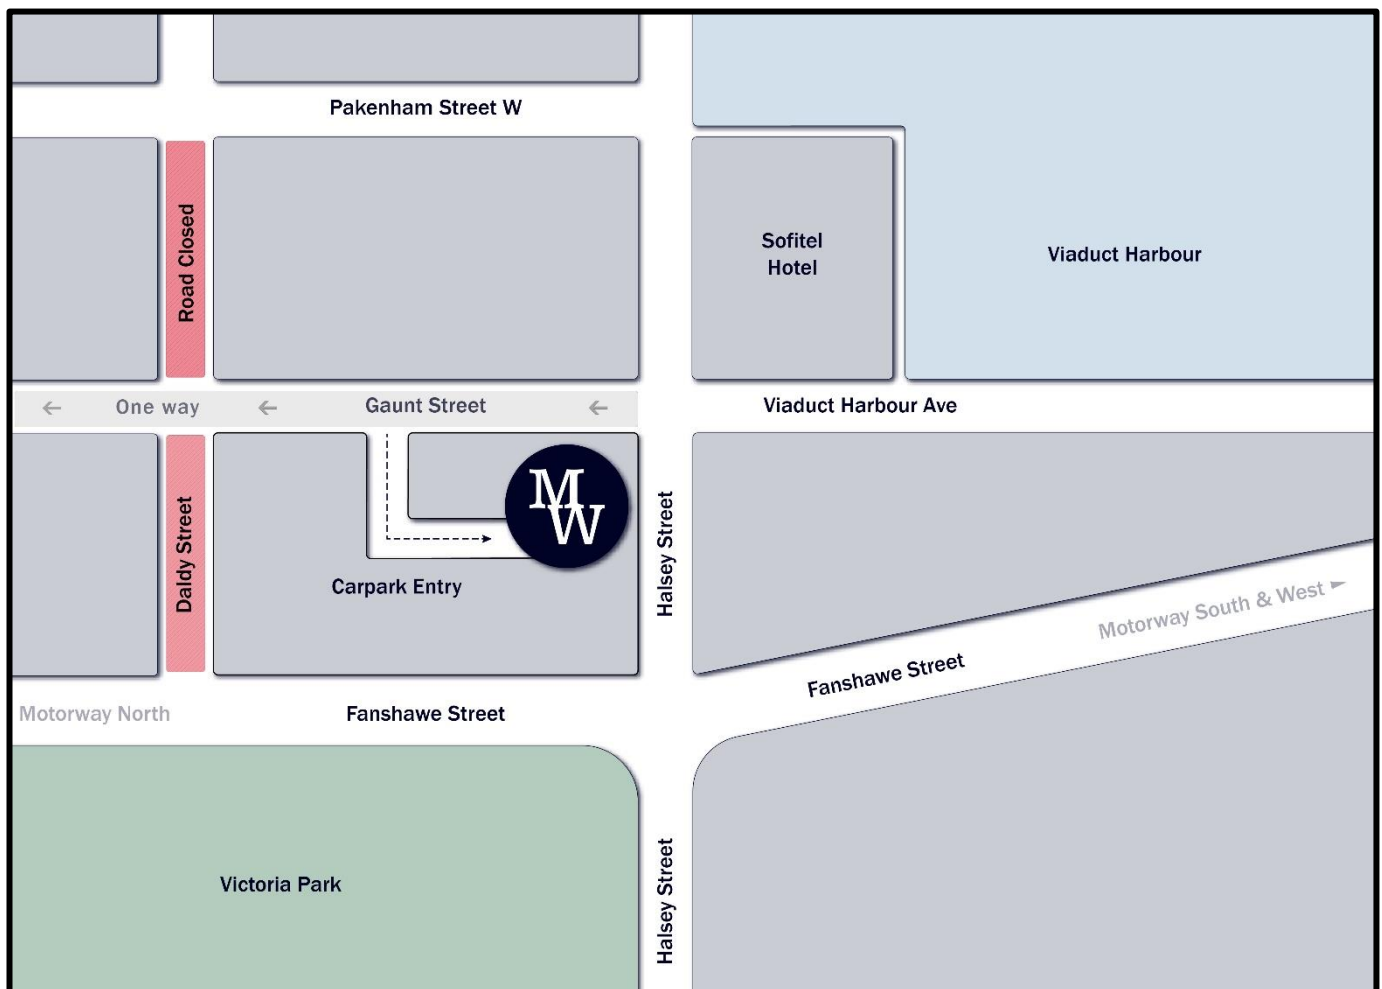

Finding the carpark entry

- Mayne Wetherell is located on the corner of Gaunt Street and Halsey Street.
- Our carpark can be accessed off Gaunt Street, using the driveway indicated in the map below.

Locating your carpark

- Dial 05* on the barrier arm intercom, and we will enter the code to lift the arm for you.
- Turn hard left at the bottom of the ramp. Park in carpark 1-32, 1-33 or 1-34, at the end of that level on the right.
- Lifts can be accessed via the carpark stairwell.

Map

Contact Details

If you have any issues, please call Mayne Wetherell on +64 9 921 6000 and we will arrange for someone to direct you.