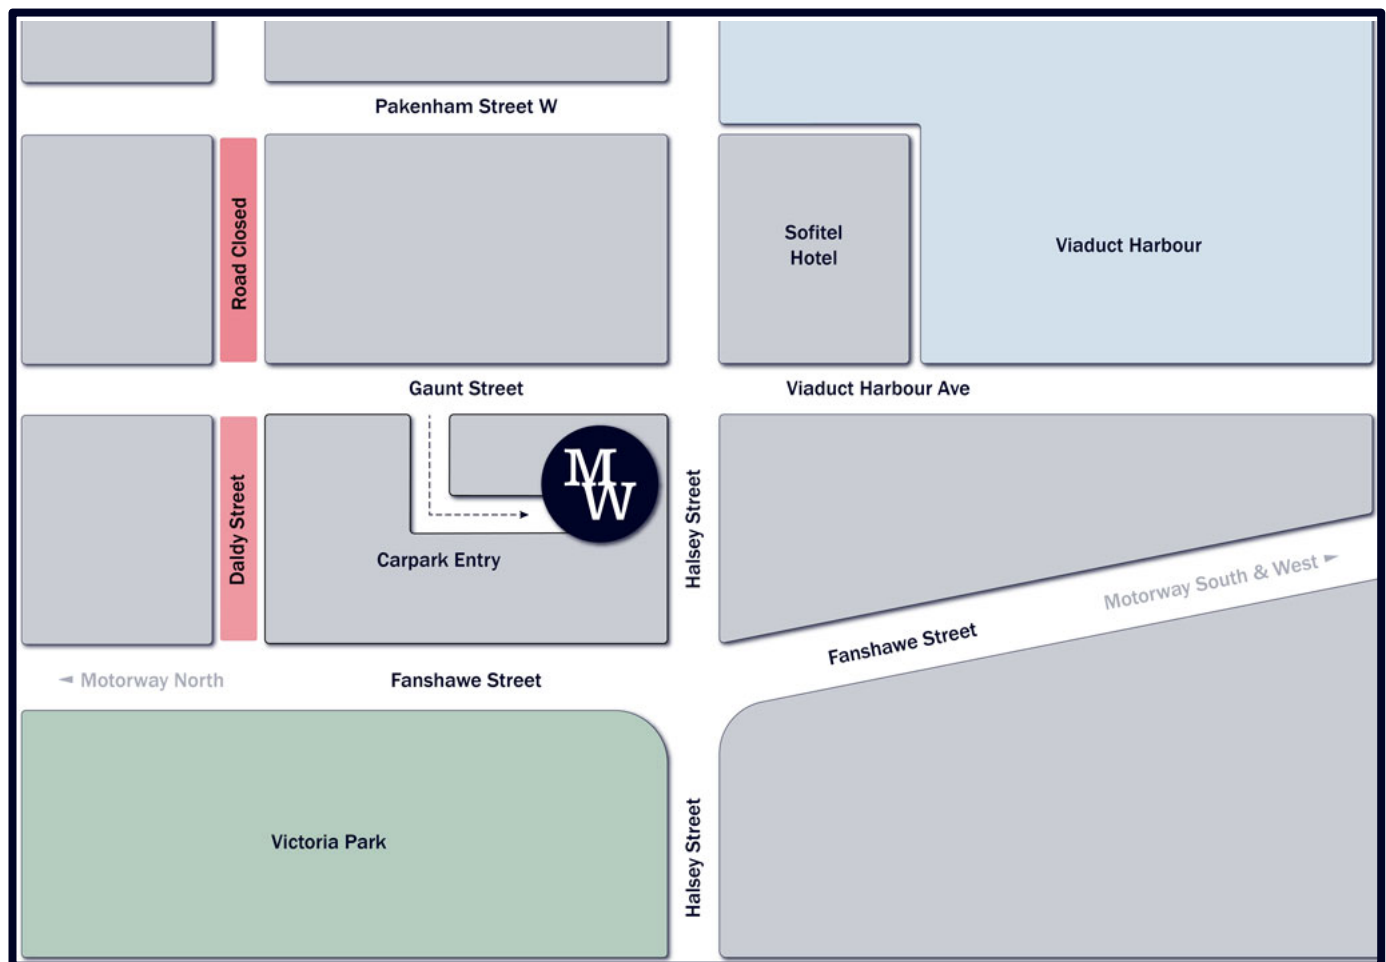

Finding the carpark entry

- Mayne Wetherell is located on the corner of Gaunt Street and Halsey Street.
- Our carpark can be accessed off Gaunt Street, using the driveway indicated in the map below.

Locating your carpark

- Dial 05* on the barrier arm intercom, and we will enter the code to lift the arm for you.
- Turn hard left at the bottom of the ramp. Park in carpark 1-32, 1-33 or 1-34, at the end of that level on the right.
- Lifts can be accessed via the carpark stairwell.

Map

Contact Details

If you have any issues, please call Mayne Wetherell on +64 9 921 6000 and we will arrange for someone to direct you.