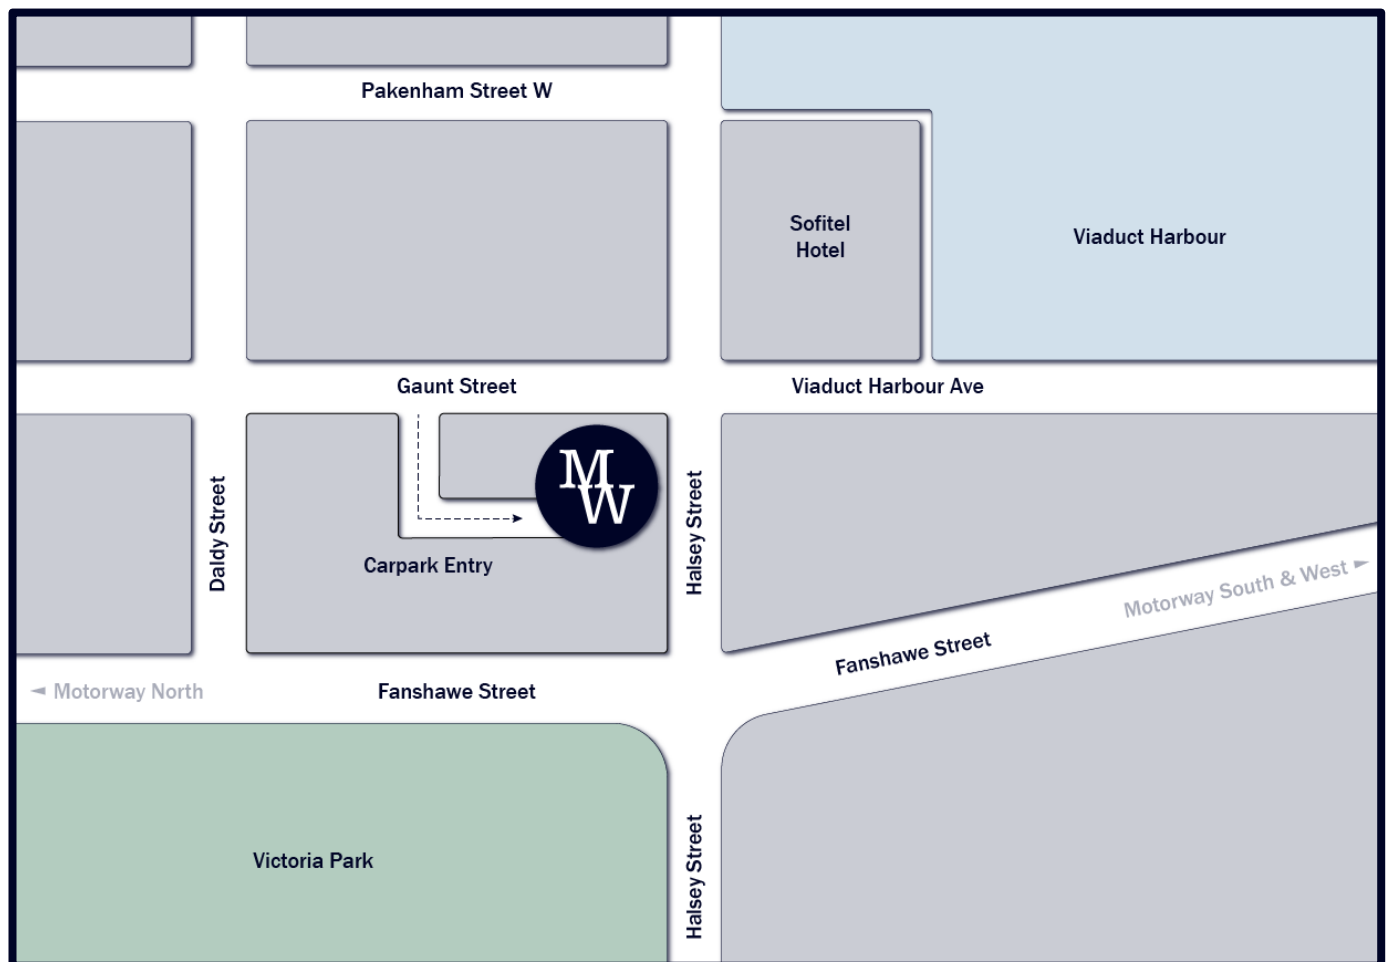

### Finding the carpark entry

- Mayne Wetherell is located on the corner of Gaunt Street and Halsey Street.
- Our carpark can be accessed off Gaunt Street, using the driveway indicated in the map below.

### Locating your carpark

- Dial 05\* on the barrier arm intercom, and we will enter the code to lift the arm for you.
- Turn hard left at the bottom of the ramp. Park in carpark 1-32, 1-33 or 1-34, at the end of that level on the right.
- Lifts can be accessed via the carpark stairwell.

### Map